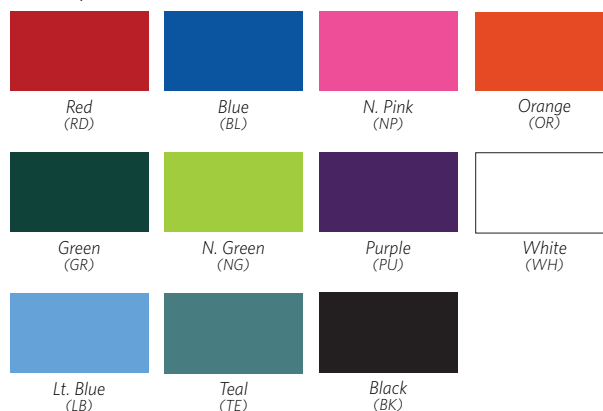

Color Options:

When ordering, please indicate catalog # and color code. For example, 3520RD-036 (XX = color code).