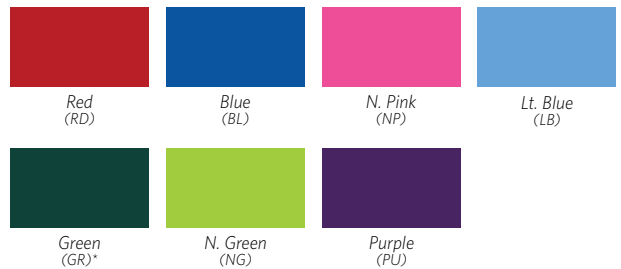

Color Packs + Print Options:

Color Pack (CP)

Includes: Blue, Red, Purple, Neon Pink, Neon Green, Light Blue

Farm Pack (FP)

Includes: Black Cows on White, Black Chickens on Yellow, Black Sheep on Bright Blue, Black Pigs on Neon Pink

Stars (ST)

Blue Stars on Teal

No Chew (NC)

Green No Chew! print on Yellow featuring bitter taste to prevent chewing

Woodland Camo (CM)

Camo print on Military Green

FLEXIBLE COHESIVE BANDAGE

PETFLEX

The EasyTear technology in our PetFlex self-adhering bandages eliminates the need for scissors.

Color Options:

*Green only available in 2" + 4"

PetFlex Catalog #	Size	Rolls/Case	Notes
2100XX-030	1" x 5 yds.	30	Contains latex
2200XX-036	2" x 5 yds.	36	
2300XX-024	3" x 5 yds.	24	
2400XX-018	4" x 5 yds.	18	

Color Packs + Print Options:

Color Pack (CP)

Includes: Purple, Neon Pink, Light Blue, Neon Green, Red, Blue

Rainbow Pack (RB)

Includes: Red, Purple, Teal, White, Blue, Green

Pet Pack (PP)

Includes: Blue Star on Aqua, Purple Hearts on Neon Pink, Green Bones on Banana, Blue Dots on Lavender