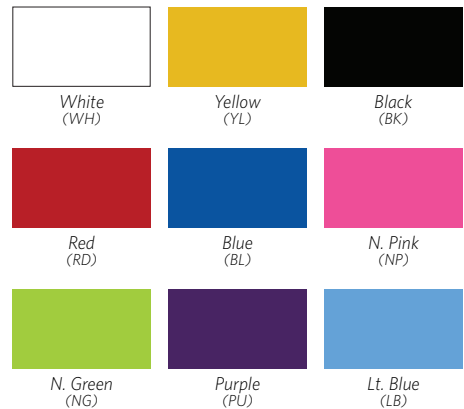

PowerFlex Catalog #	Size	Rolls/Case	Notes
3840XX-018	4" x 5 yds.	18	Contains latex
3840XX-100	4" x 5 yds.	100	

When ordering, please indicate catalog # and color code. For example, 3840NP-018 (XX = color code). PowerFlex not available in Reverse Wind.